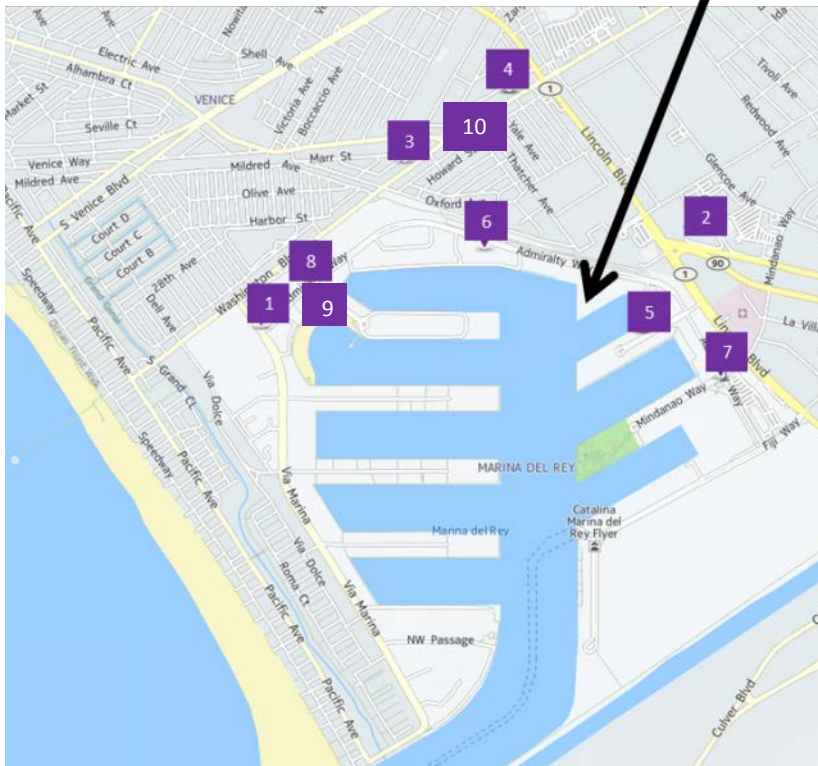

Accommodations in Marina del Rey

1. Marina del Rey Marriott
2. Doubletree Inn
3. The Inn at Marina del Rey
4. Ramada Inn
5. Marina del Rey Hotel
6. The Ritz Carlton
7. Marina del Rey Visitor's Center
8. Hilton Garden Inn
9. Jamaica Bay Inn
10. Jolly Roger Inn

Local Attractions & Day Trips

- Theme Parks

- Disneyland
- Universal Studios
- Magic Mountain
- Knott's Berry Farm
- Sea World
- Legoland

- Museums

- The Getty Center
- Los Angeles County Museum of Art
- California Museum of Science and Technology
- Natural History Museum of Los Angeles County

- Other Attractions

- Santa Monica Pier
- Venice Beach Boardwalk
- Malibu
- Los Angeles Zoo
- Beverly Hills – Rodeo Drive
- Hollywood
- The Aquarium of the Pacific
- Catalina Island
- The Queen Mary

- Local Destinations by Car

- Santa Barbara, California: 1.5 hours
- Santa Ynez Valley Wine Country: 2 hours
- Palm Springs, California: 2 hours
- San Diego, California: 2 hours
- San Francisco, California: 6 hours
- Las Vegas, Nevada: 5 hours